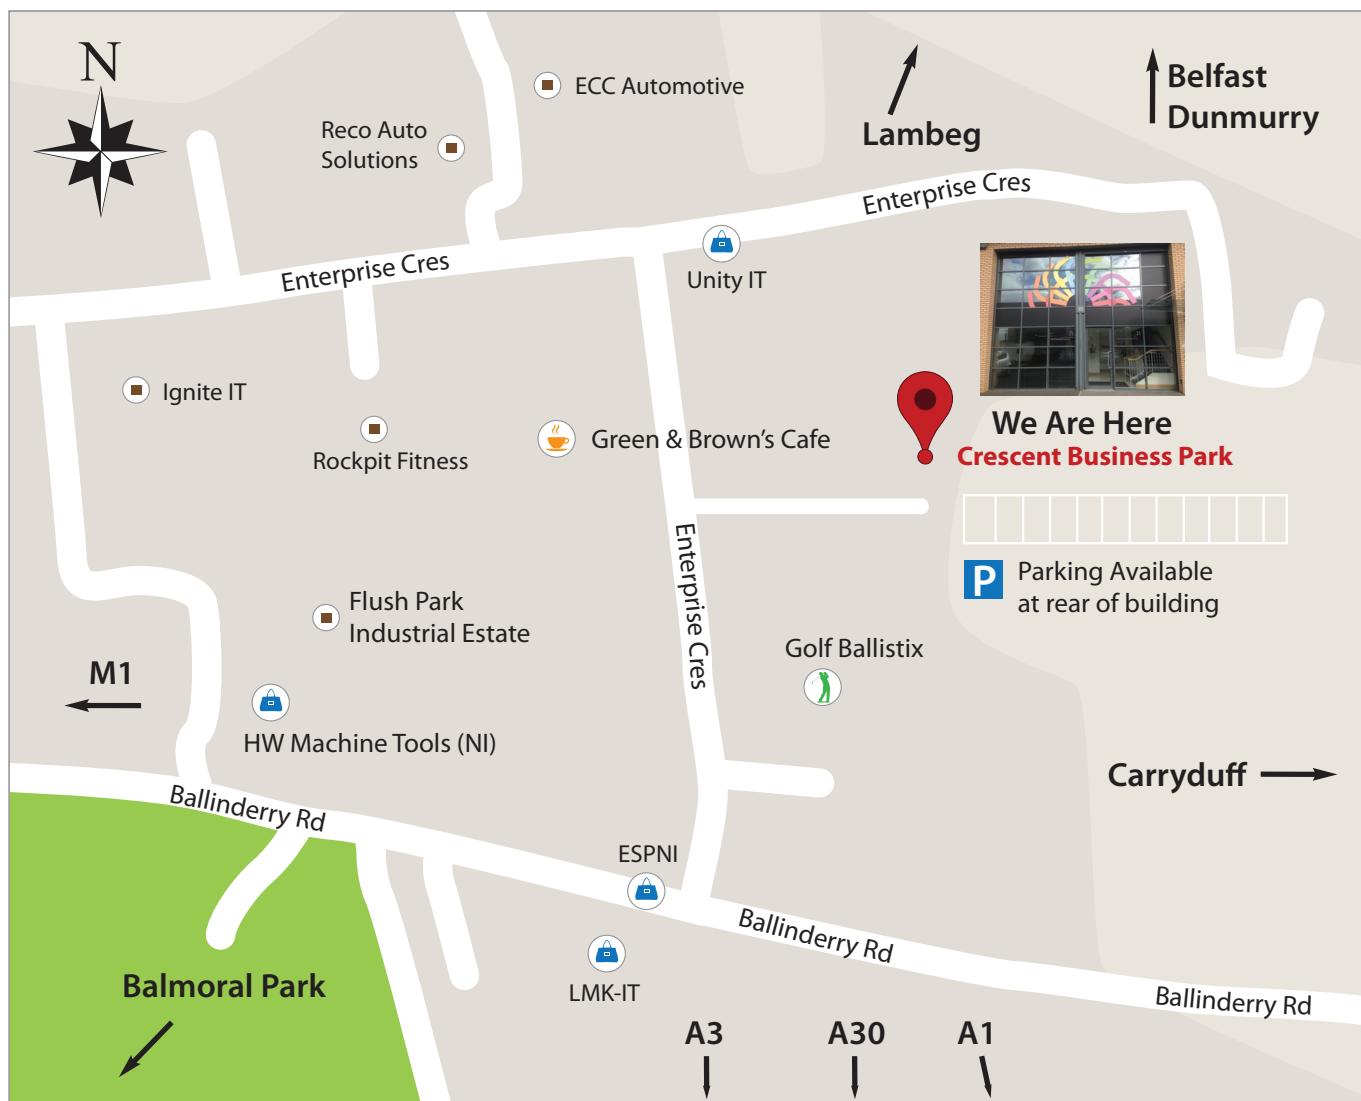

# Directions to Fairstone NI office

Please note: If using sat nav, input the postcode: BT28 2GN

**North:** Follow M1 past Belfast and before Dunmurry, leave the exit at junction 3 and join the A1 onto Creighton Road.

**South:** Either head past Hillsborough on the A1 or follow the M1 and exit at junction 6 at Saintfield Road.

**West:** Follow the M1 and exit at the A3 roundabout and follow the A3 at Moira Road.

**East:** Follow the A20 towards Belfast and then join the M1. Exit at junction 3 and join Creighton Road.